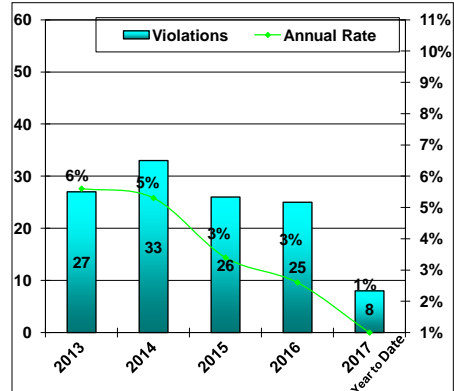

- 11 vessels daily average
- 3 suspected shallow incursions

USCG Patrol Efforts on US/RS MBL:

- 3 patrol flights by C130
- 2 surface patrols by CGC MIDGETT and CGC SHERMAN

Fishing Vessel Boardings & Fisheries Violations

Vessel Boardings

Vessels With Violations

Halibut & Sablefish Enforcement June – September 2017

IFQ Halibut & Sablefish

- 39 boardings of IFQ halibut vessels
- 12 boardings of IFQ sablefish vessels
- 3 fisheries violations onboard IFQ halibut vessels