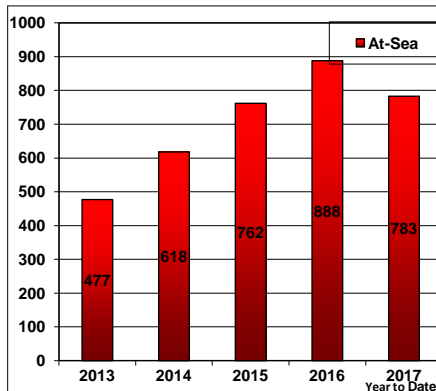

Fishing Vessel Boardings & Fisheries Violations

Vessel Boardings