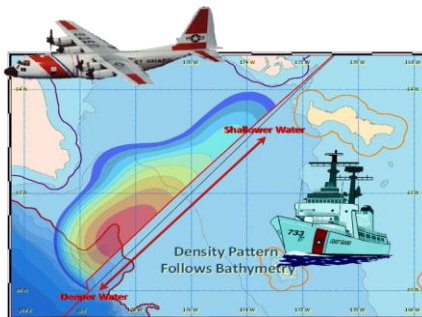

C-130 Deployment to Japan

- 262 flight hours
- 23 flights between July – September
- Participated in Air Show at Misawa Air Base, Japan

Operational Deployments by Canada, China, Russia, & Japan

Boarding of the TAKU MARU

Air Show Misawa Japan

China Shipriders onboard CGC DOUGLAS MUNRO

National Geospatial Intelligence Agency
MOA Information Systems Inc.

Maritime Boundary Line June – September 2017

Activity within 20NM of US/RS MBL: