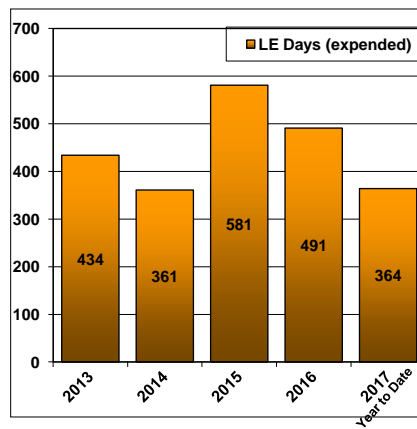

Major Cutter Days and HC-130 Hours

Annual HC-130 Hours   Annual Major Cutter Days