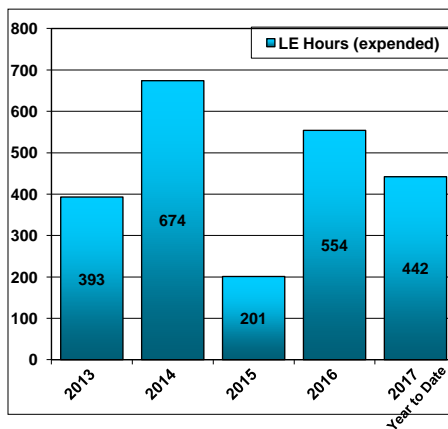

Major Cutter Days and HC-130 Hours

Annual HC-130 Hours   Annual Major Cutter Days